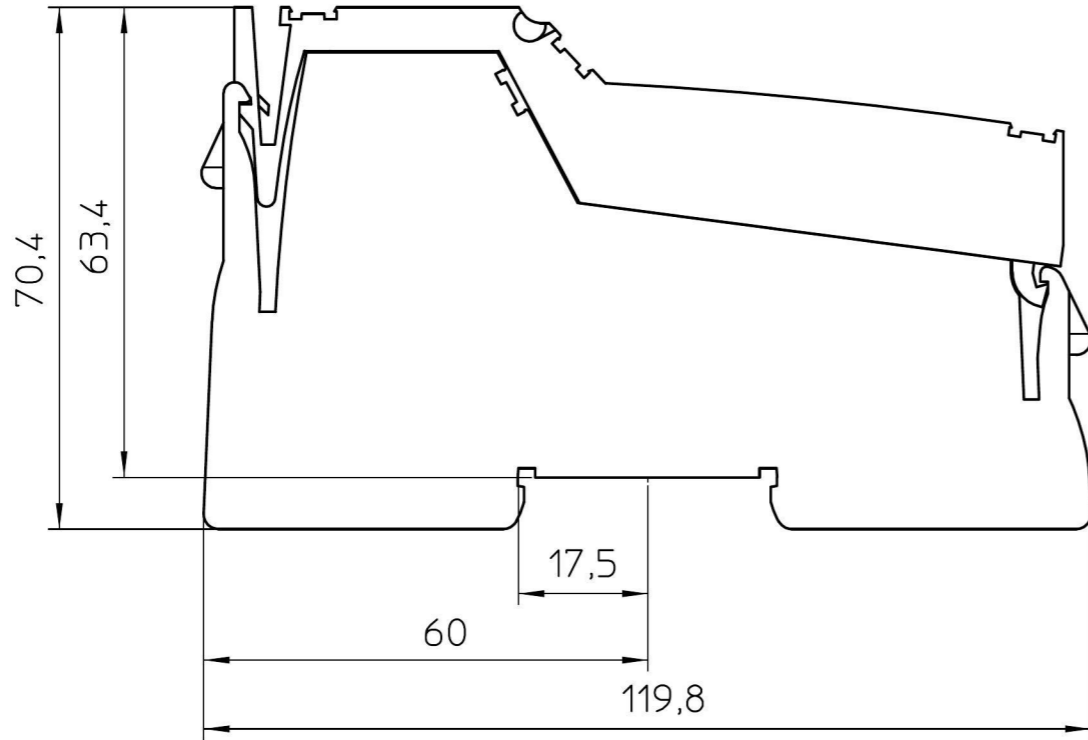

General Information
 - Simplified representation
 - Document excluded from change process
 - Linear dimensions [mm]

	document-No. / RI	date	scale
	00941416 / 01	26.08.2019	1:1
	ident.-No.	document-type	
	2702141	description	
page 1	of 1	IB IL RS 485-ECO	