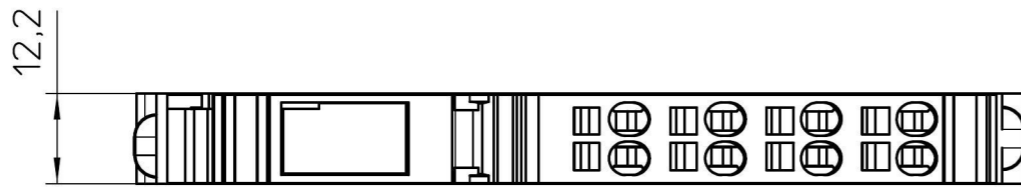

General Information
 - Simplified representation
 - Document excluded from change process
 - Linear dimensions [mm]

	document-No. / RI	date	scale
	00941416 / 01	26.08.2019	1:1
	ident.-No.	document-type	
	2702141	description	
page 1	of 1	IB IL RS 485-ECO	